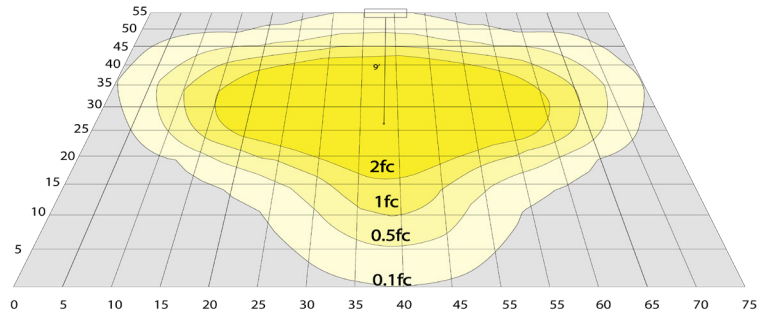

### Lighting:

- Multi CCT and Power: Selectable Switch Inside Of The Fixture
- Dimmable: 0~10V Dimming
- LED: SMD 3030
- Total Lumens: 22500LM Max.
- Color Temperature: 3000K/4000K/5000K
- Color Rendering index: >70
- Beam Angle: Type V (150° X 150°)
- Lifespan: 70000 Hrs.

### Applications:

- Ideal for Gardens, Amusement Parks, Residential Areas, Courtyards, Industrial Parks, and Pedestrian Streets.

**Photometrics:** GPX-90-150W- MCTP-CM

BUD Rating: B1-U1-G0

20W 5000K, Area55'x 75' Mounting Height: 9'

**Other Views:**

Mounting Bracket

Lens View

Top View

**Performance Table:** GPX-90-150W- MCTP-CM

MODEL NO.	Wattage	Voltage	Lumens	Color Temp.	BUG Rating	LPW
GPX-90-150W-MCTP-CM	90W 120W 150W	120-277V	13500LM 18000LM 22500LM	3000K 4000K 5000K	B1-U1-G0	150