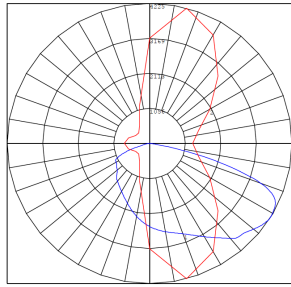

Photometrics: GPX-90-150W- MCTP-CM

BUD Rating: B1-U1-G0